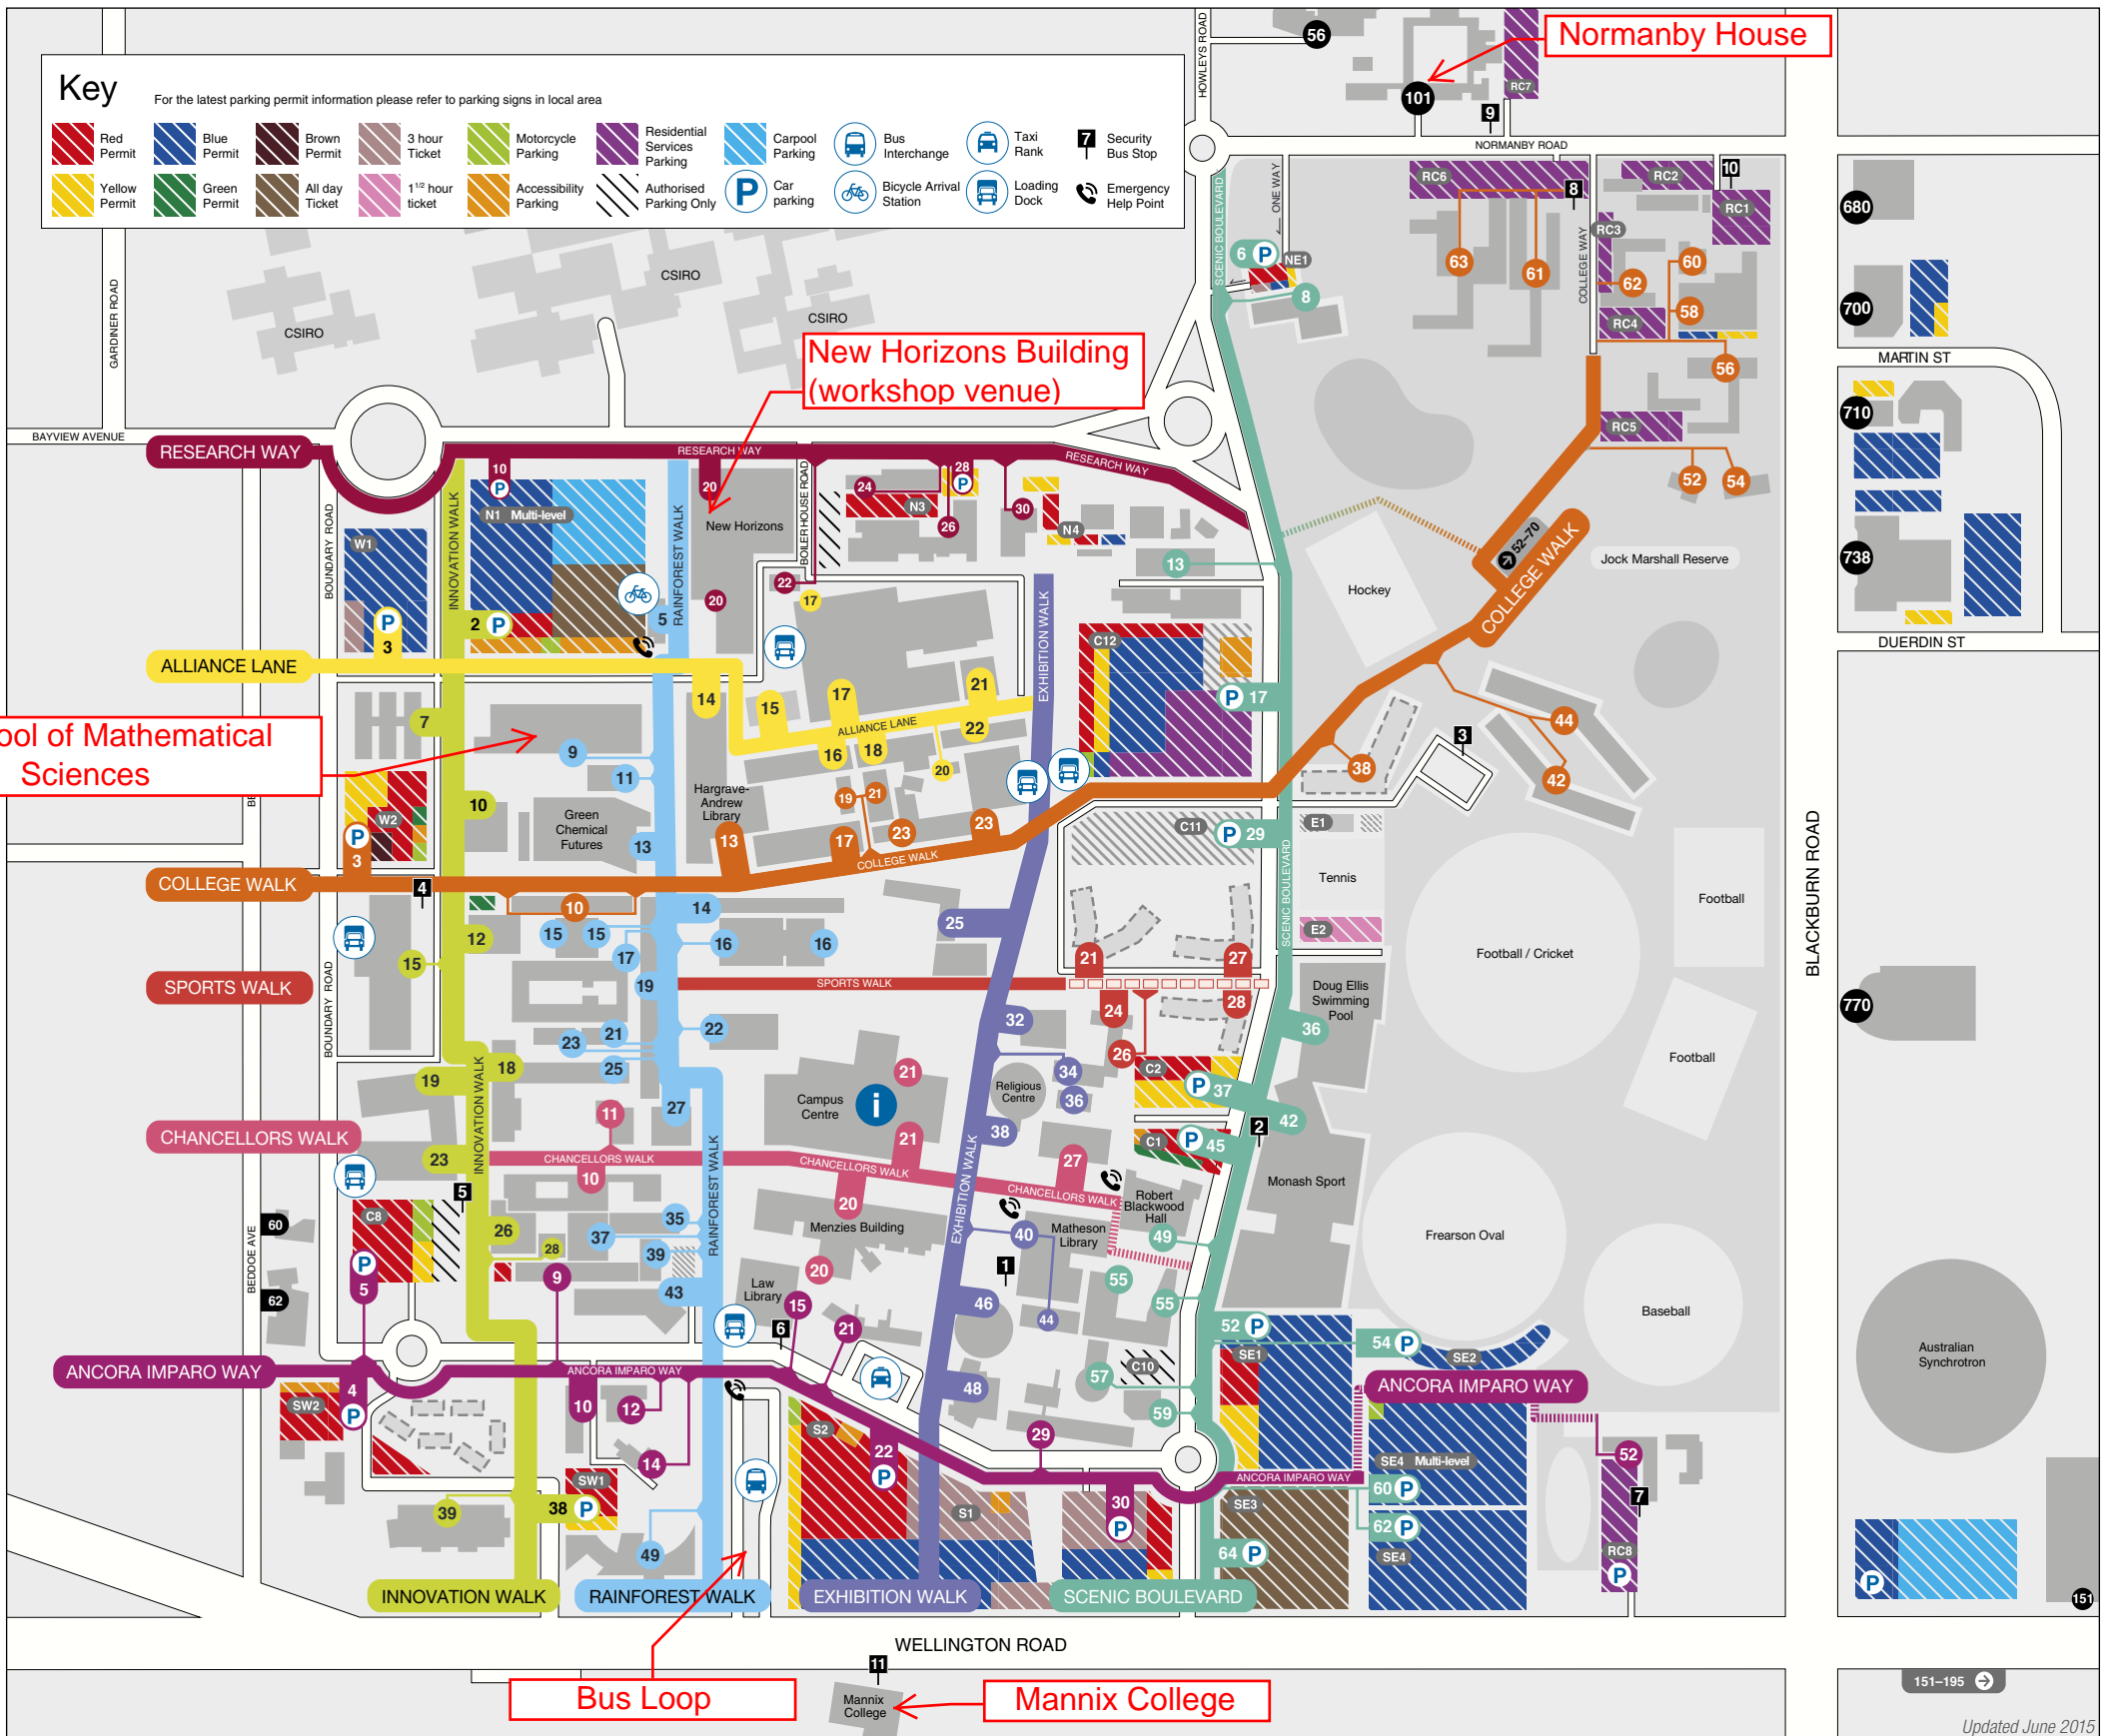

Monash University Clayton campus

Building/dept. name & number	Address
Alexander Theatre (7)	48 Exhibition Walk
Australian Pulp and Paper Institute (59)	15 Alliance Lane
Bicycle Arrival Station – James Gormley (80A)	5 Rainforest Walk
Biochemistry Laboratories (16)	11 Chancellors Walk
Biological Sciences (18)	25 Rainforest Walk
Biological Sciences Lecture Theatres S7– S8 (21)	21 Rainforest Walk
Biology (17)	18 Innovation Walk
Boiler House (38)	22 Research Way
Campus Centre (10)	21 Chancellors Walk
Central Science Block (19)	19 Rainforest Walk
Chancellery Building A (3A)	27 Chancellors Walk
Chancellery Building B (3B)	36 Exhibition Walk
Chancellery Building C (3C)	34 Exhibition Walk
Chancellery Building D (3D)	26 Sports Walk
Chancellery Building E (3E)	24 Sports Walk
Chemistry (23)	17 Rainforest Walk
Doug Ellis Swimming Pool (1)	36 Scenic Boulevard
Education (6)	29 Ancora Imparo Way
Engineering 31 (31)	17 College Walk
Engineering 33 (33)	19 College Walk
Engineering 35 (35)	16 Alliance Lane
Engineering 36 (36)	18 Alliance Lane
Engineering 36A (36A)	20 Alliance Lane
Engineering 37 (37)	17 Alliance Lane
Engineering 69 (69)	22 Alliance Lane
Engineering 72 (72)	14 Alliance Lane
Engineering Examination Halls, EH1 – EH4 (60)	23 College Walk
Facilities and Services Portables (40P)	24 Research Way
Facilities and Services, Central Store, Transport and Mail (56)	30 Research Way
Facilities and Services (40)	26 Research Way
Faculty of Information Technology (63)	25 Exhibition Walk
Faculty of Medicine Offices (64)	43 Rainforest Walk
Faculty Teaching – MBBS (15)	27 Rainforest Walk
First Year Biology (22)	23 Rainforest Walk
Gallery Building (55)	21 Ancora Imparo Way
Green Chemical Futures (86)	13 Rainforest Walk
Hargrave-Andrew Library (30)	13 College Walk
Information Services (67)	44 Exhibition Walk
Japanese Studies Centre (54)	12 Ancora Imparo Way
Jock Marshall Reserve	
Environmental Laboratories (42)	52 College Walk
John Monash Science School (84)	39 Innovation Walk
Krongold Centre (5)	57 Scenic Boulevard
Law Building (12)	15 Ancora Imparo Way
Law Library (12)	15 Ancora Imparo Way