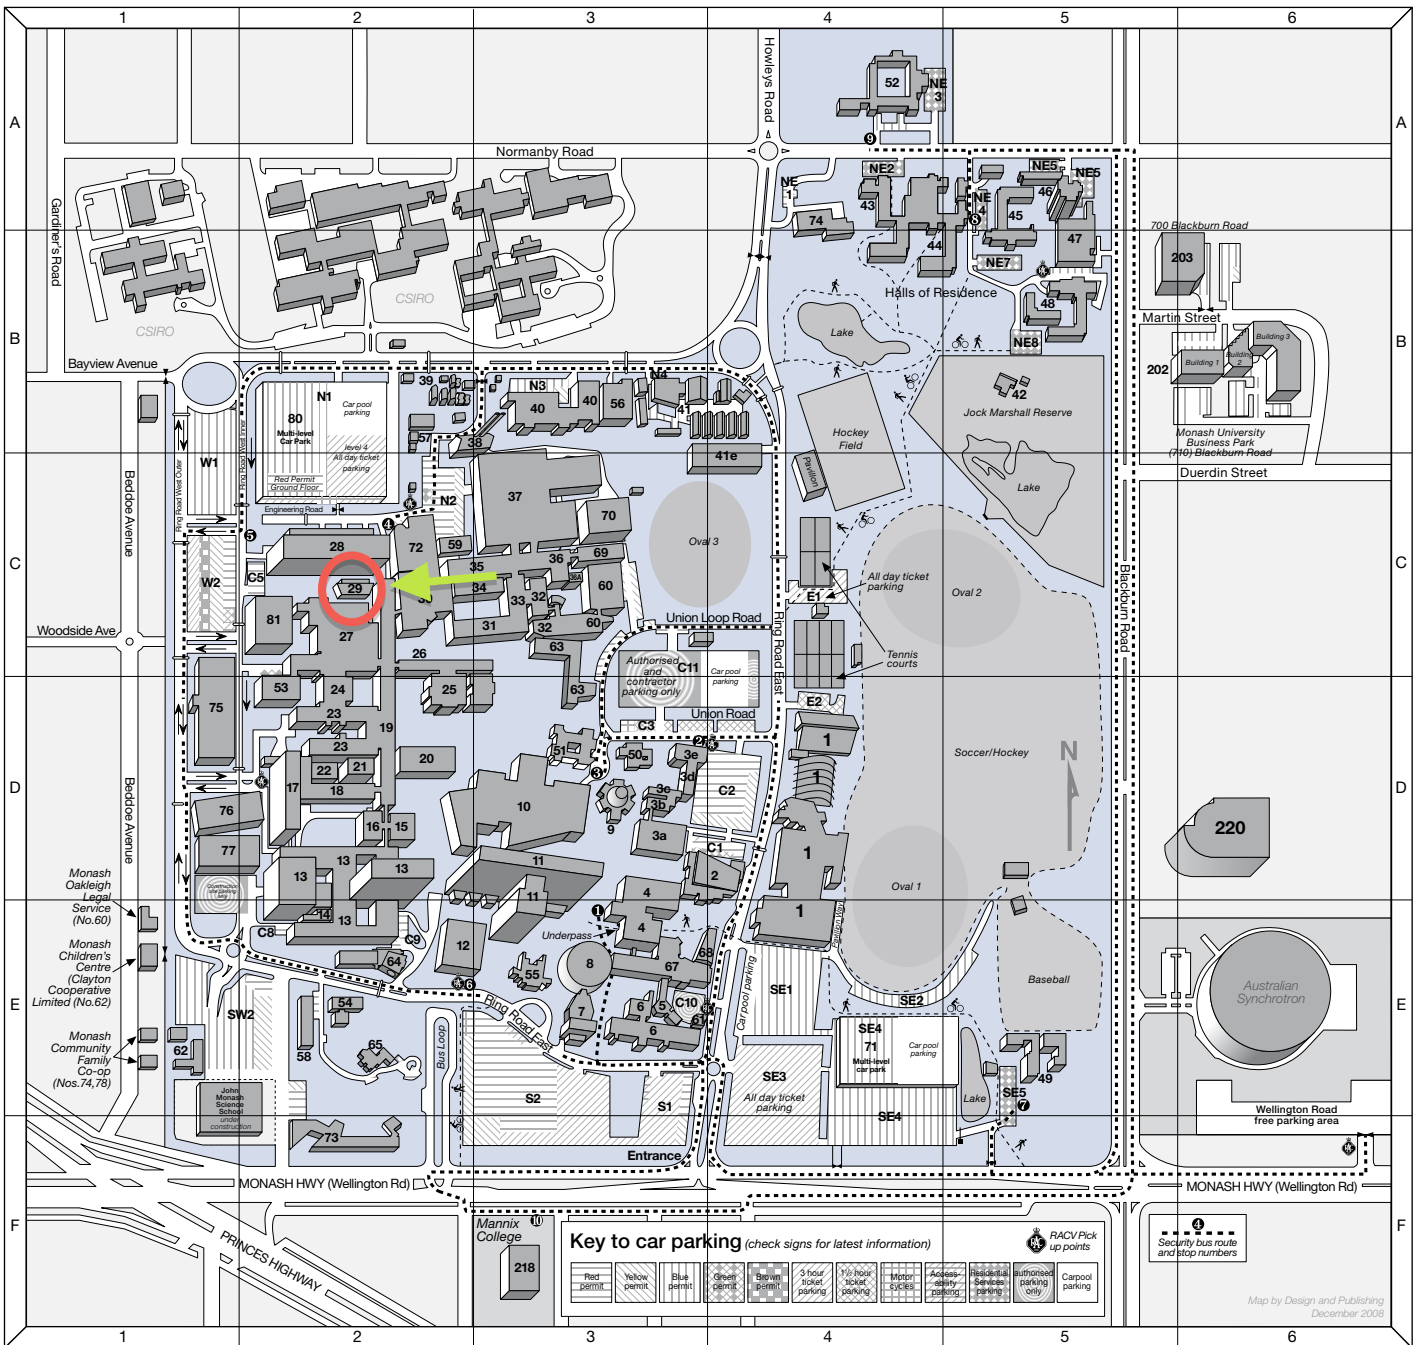

## Building index

- 1 Monash Sport D4
- 2 Sir Robert Blackwood Concert Hall D4
- 3a Administration Building 3a D3
- 3b Administration Building 3b D3
- 3c Administration Building 3c D3
- 3d Administration Building 3d D3
- 3e Administration Building 3e D3
- 4 Sir Louis Matheson Library E3
- 5 Krongold Centre E3
- 6 Education E3
- 7 Alexander Theatre E3
- 8 Rotunda E3
- 9 Religious Centre D3
- 10 Campus Centre D3
- 11 Humanities D3
- 12 Law including Law Library E2
- 13 Medicine D2
- 14 Teaching Facilities Support Unit E2
- 15 Centre for Medical and Health Sciences Education D2
- 16 Biochemistry Teaching Laboratories D2
- 17 Biology D2

- 18 Senior Zoology D2
- 19 Central Science Block D2
- 20 First Year Chemistry D2
- 21 Zoology Lecture Theatres D2
- 22 First Year Biology D2
- 23 Senior Chemistry D2
- 24 Western Science Lecture Theatres D2
- 25 Eastern Science Lecture Theatres D2
- 26 Physics and Computer Science D3
- 27 Senior Physics D3
- 28 Mathematics and Information Technology Services C2
- 29 Northern Science Lecture Theatres C2
- 30 Hargrave-Andrew Library and Cafeteria and Facilities and Conference Office C2
- 31 Engineering Building 31 C3
- 32 Engineering Lecture Theatres C3
- 33 Engineering Building 33 C3
- 34 Engineering Building 34 C3
- 35 Engineering Building 35 C3
- 36 Engineering Building 36 C3
- 36a Engineering Building 36A C3

## Lecture theatre index

- 63 Central One C3
- 32 Engineering E1-E6 C3
- 60 Engineering/Examination Halls EH1-EH4 C3
- 12 Law School L1-L5 & G20 E2
- 8 Rotunda R1-R7 E3
- 25 Science S1-S4 D2
- 24 Science S5-S6 D2
- 21 Science S7-S8 D2
- 25 Science S9-S12 D2
- 29 Science S13-S15 C2
- 25 Science ST1-4, ST7 D2
- 64 South One E2
- 72 Sir Alexander Stewart Theatre E7 C2