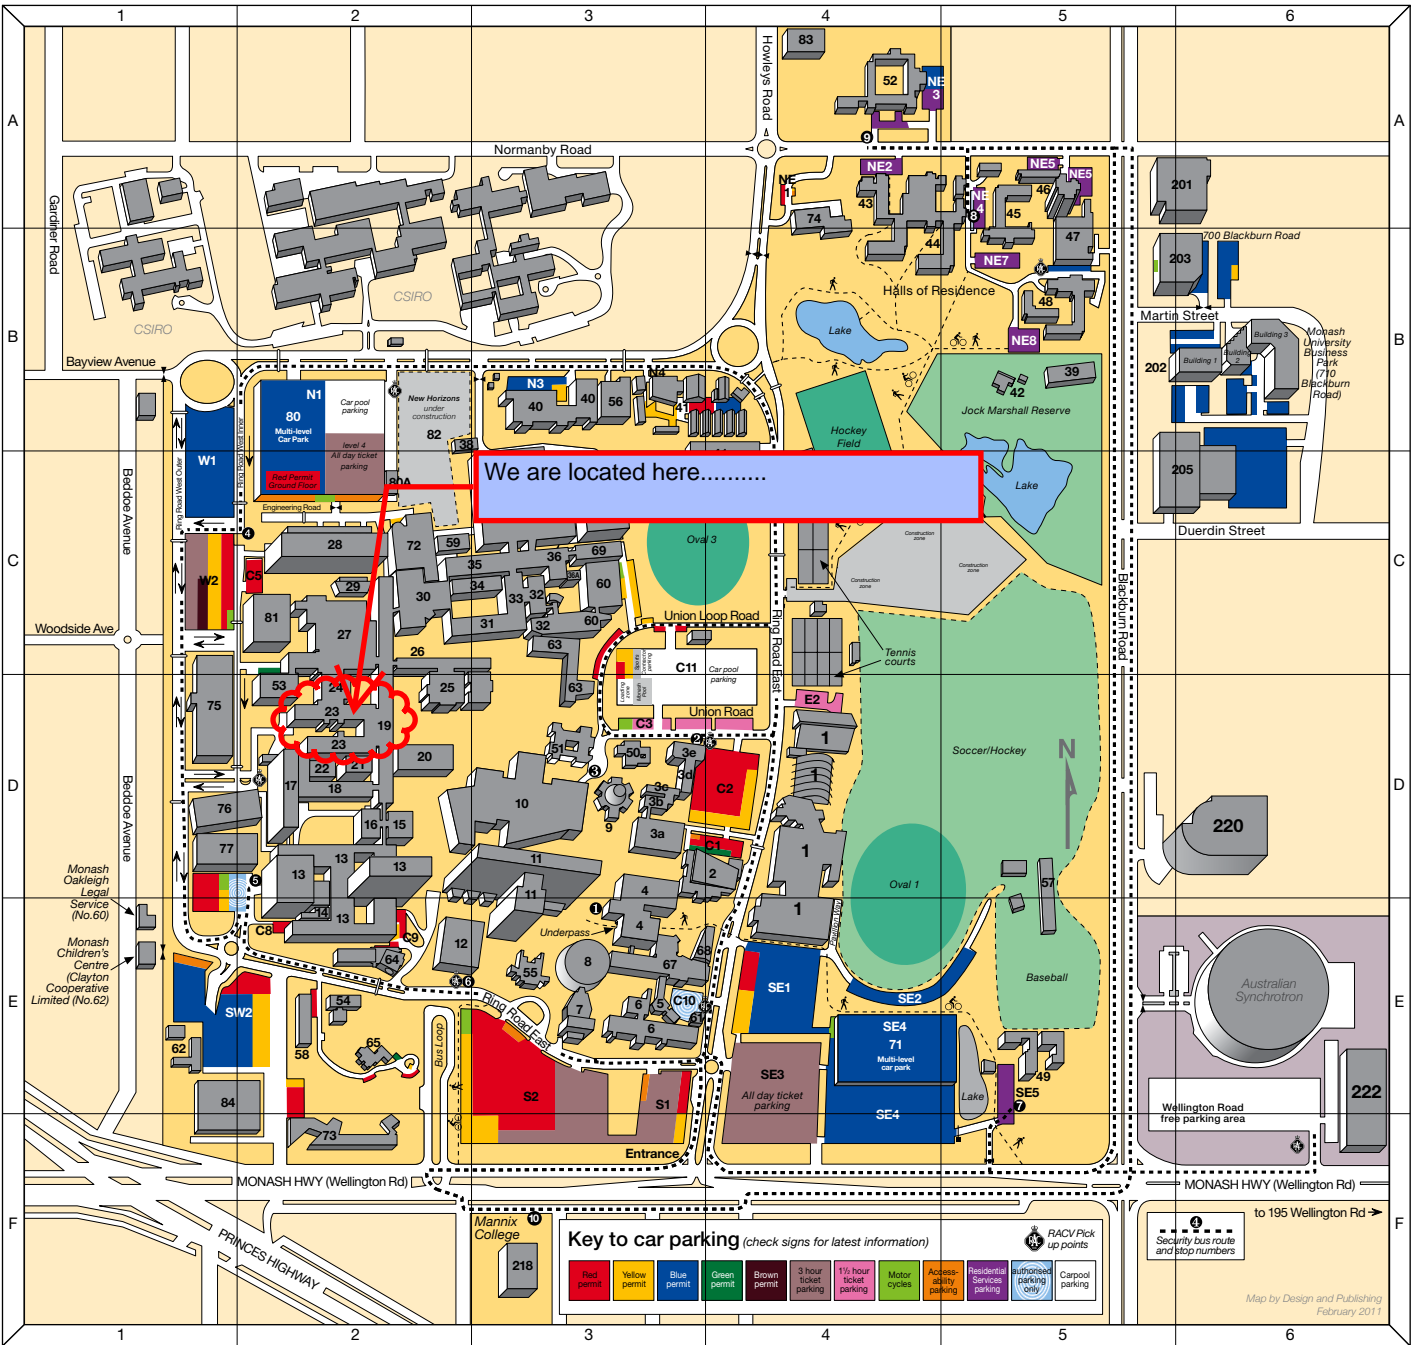

## Building index

- 1 Monash Sport D4
- 2 Sir Robert Blackwood Concert Hall D4
- 3a Administration Building 3a D3
- 3b Administration Building 3b D3
- 3c Administration Building 3c D3
- 3d Administration Building 3d D3
- 3e Administration Building 3e D3
- 4 Sir Louis Matheson Library E3
- 5 Krongold Centre E3
- 6 Education E3
- 7 Alexander Theatre E3
- 8 Rotunda E3
- 9 Religious Centre D3
- 10 Campus Centre D3
- 11 Humanities D3
- 12 Law including Law Library E2
- 13 Medicine D2
- 14 Teaching Facilities Support Unit E2
- 15 Centre for Medical and Health Sciences Education D2
- 16 Biochemistry Teaching Laboratories D2
- 17 Biology D2

- 18 Senior Zoology D2
- 19 Central Science Block D2
- 20 First Year Chemistry D2
- 21 Zoology Lecture Theatres D2
- 22 First Year Biology D2
- 23 Senior Chemistry D2
- 24 Western Science Lecture Theatres D2
- 25 Eastern Science Lecture Theatres D2
- 26 Physics and Computer Science D3
- 27 Senior Physics C2
- 28 Mathematics and Information Technology Services C2
- 29 Northern Science Lecture Theatres C2
- 30 Hargrave-Andrew Library and Cafeteria and Facilities and Conference Office C2
- 31 Engineering Building 31 C3
- 32 Engineering Lecture Theatres C3
- 33 Engineering Building 33 C3
- 34 Engineering Building 34 C3
- 35 Engineering Building 35 C3
- 36 Engineering Building 36 C3
- 36a Engineering Building 36A C3